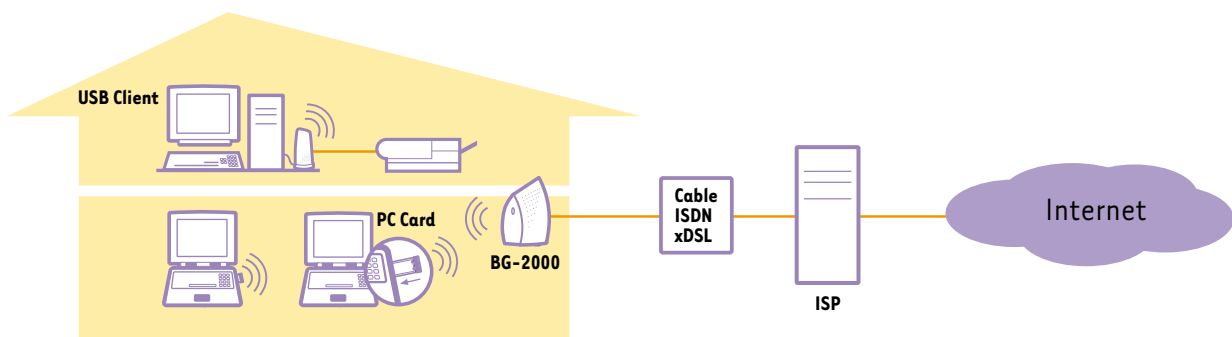

For the Home and Small Office

The ORiNOCO BG-2000 Broadband Gateway is your ticket to the world of wireless networking and high-speed broadband Internet access in your home or small office. The BG-2000 is interoperable with any Wi-Fi certified wireless LAN client providing the ability to share files, peripherals and Internet access. Easy to install, the BG-2000 gives you the convenience to work anytime, anywhere and any way you want.

ORiNOCO™ BG-2000 Broadband Gateway

Wireless Access Point and Broadband Internet Access in the Home and Small Office

Wireless Access Point

The Broadband Gateway is an access point which provides wireless LAN connectivity. Acting as a bridge, the BG-2000 has two 10/100 Base-T Ethernet ports and a Wi-Fi radio, simultaneously supporting wireless and wired stations. This makes it a cost effective networking solution for homes and small offices. The BG-2000 is fully interoperable with Wi-Fi certified solutions. Also due to its superior receiver sensitivity (ears) and resilience to microwave interference, ORiNOCO has proven to be the best 802.11b radio in the industry providing unbeatable performance results in range and throughput.

Internet access that is safe

As a gateway the BG-2000 can share a single broadband Internet connection (xDSL, Cable or ISDN) with multiple stations using Network Address Translation (NAT), Dynamic Host Configuration Protocol (DHCP), Point-to-Point Protocol over Ethernet (PPPoE) and Virtual Private Networking (VPN). A firewall, access control and WEP encryption enable set up of secure networks in homes, preventing eavesdropping as well as hacker access to local networks. Additionally